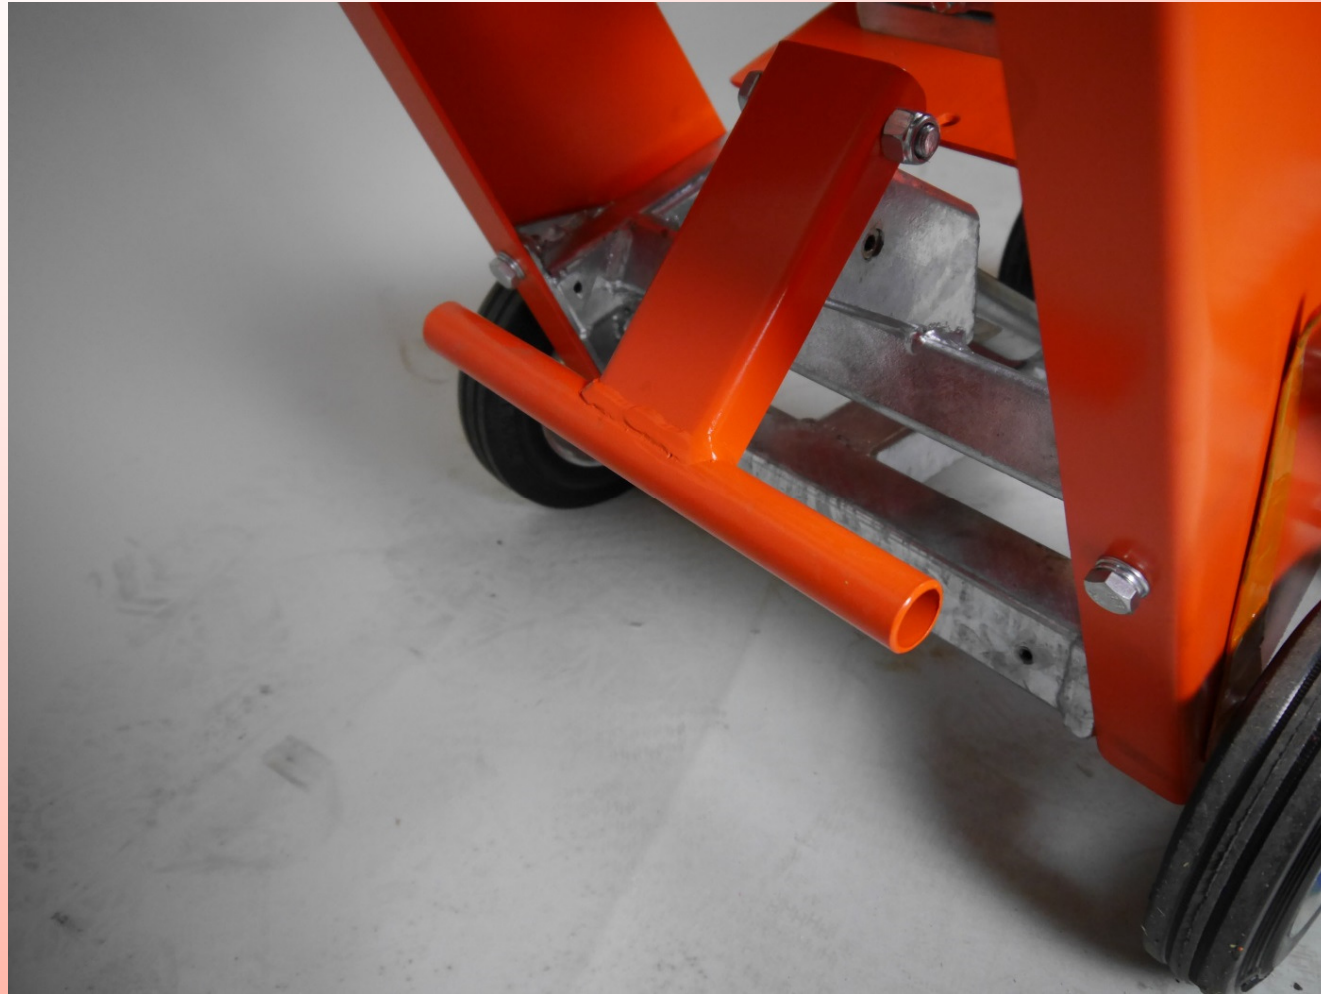

GÖLLZ

*Professional
in Diamond*

Floor saws

New GÖLZ FS 170

GÖLZ

Powered by 60 Years of experience

Motor:	Kohler CH440
max. blade Ø:	500mm
max. cutting depth:	190mm
Watertank:	25 Liter
Weight:	120kg

- cutting depth adjustment by foot pedal
- height adjustable handlebar
- antivibration system in the chassis
- cutting depth indicator
- parking break
- lifting hook
- single v-belts

Benefits:

- totally robust, designed for long life cycle
- designed also for rental business
 - galvanized base plate
 - protection frame
 - strengthened coating

Also available with:

- HONDA GX390, 13 hk, 9,5 kW
- Electric motor, 400V, 5,5kW

foot pedal instead of hand crank

GÖLZ

Powered by 60 Years of experience

height adjustable handlebar

GÖLZ

Powered by 60 Years of experience

adjustable cutting depth indicator

GÖLZ

Powered by 60 Years of experience

parking break

25 liter attachable watertank, lifting frame

GÖLZ

Powered by 60 Years of experience